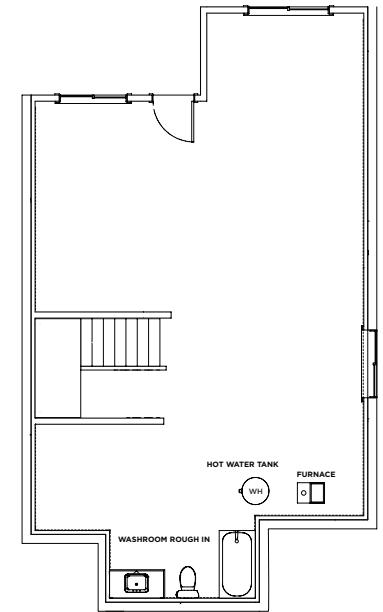

PARAGON
HOMES

COLUMBIA

72 HERITAGE RIDGE

2223 SQ FT | 3 BED | 2.5 BATH

ELEVATION
CONTEMPORARY

MAIN FLOOR

1026 SQ FT

SECOND FLOOR

1197 SQ FT

UNDEVELOPMENT BASEMENT