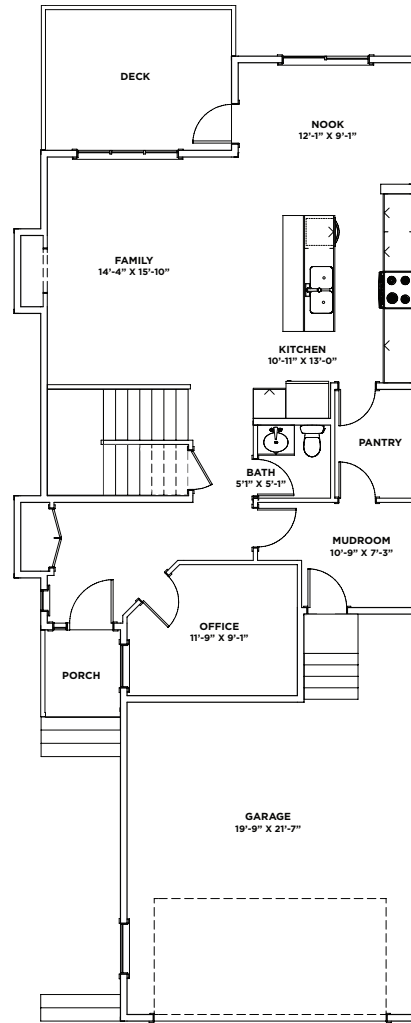

PARAGON
HOMES

COLUMBIA

72 HERITAGE RIDGE

2223 SQ FT | 3 BED | 2.5 BATH

ELEVATION
CONTEMPORARY

MAIN FLOOR

1026 SQ FT

SECOND FLOOR

1197 SQ FT

UNDEVELOPMENT BASEMENT