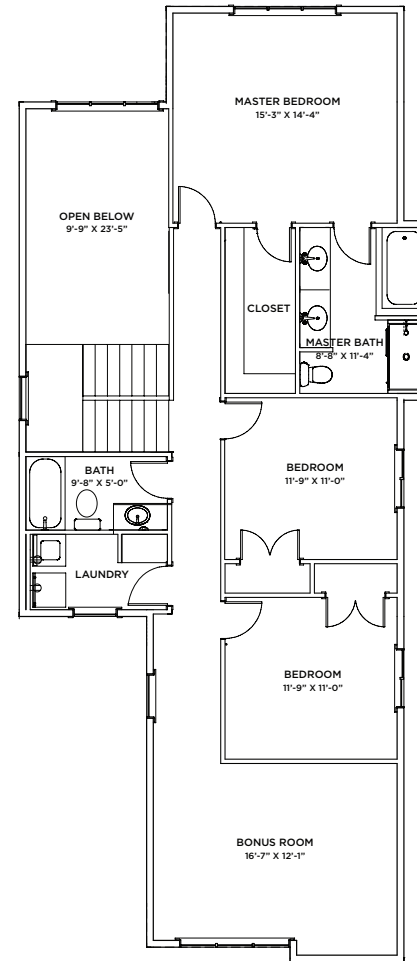

PARAGON
HOMES

COLUMBIA

72 HERITAGE RIDGE

2223 SQ FT | 3 BED | 2.5 BATH

ELEVATION
CONTEMPORARY

MAIN FLOOR

1026 SQ FT

SECOND FLOOR

1197 SQ FT

UNDEVELOPMENT BASEMENT