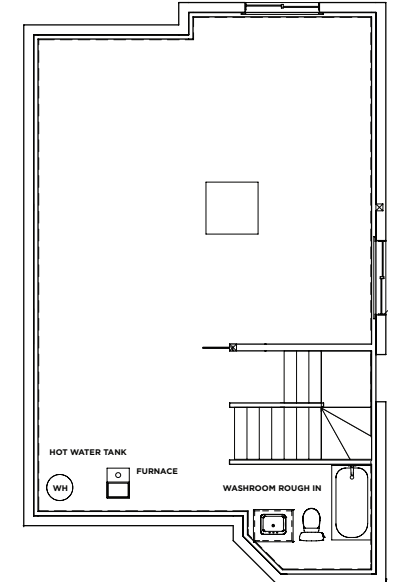

PARAGON
HOMES

CAMBRIDGE

1800 SQ FT | 3 BED | 2.5 BATH

ELEVATION
PRAIRIE

MAIN FLOOR

863 SQ FT

SECOND FLOOR

937 SQ FT