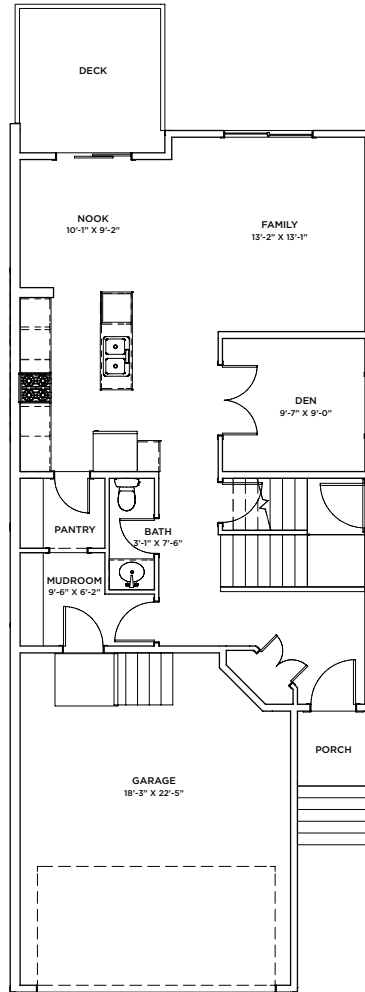

PARAGON
HOMES

CAMBRIDGE

1800 SQ FT | 3 BED | 2.5 BATH

ELEVATION
PRAIRIE

MAIN FLOOR

863 SQ FT

SECOND FLOOR

937 SQ FT