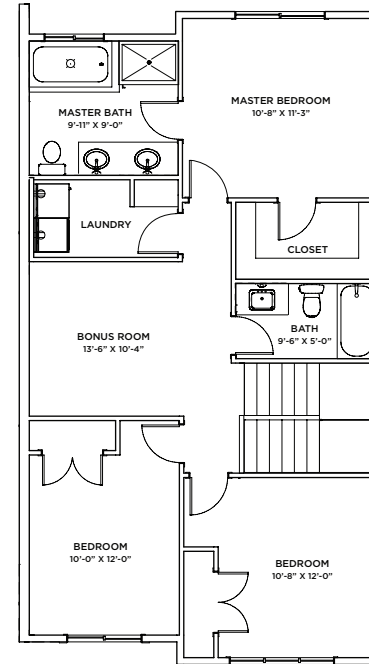

PARAGON
HOMES

CAMBRIDGE

1800 SQ FT | 3 BED | 2.5 BATH

ELEVATION
PRAIRIE

MAIN FLOOR

863 SQ FT

SECOND FLOOR

937 SQ FT