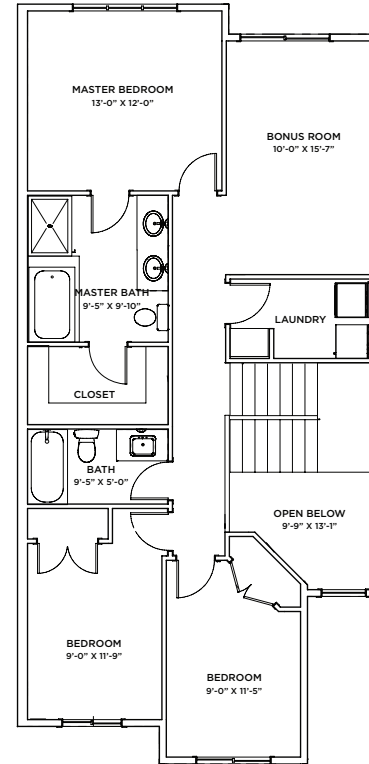

PARAGON
HOMES

YALE

1813 SQ FT | 3 BED | 2.5 BATH

ELEVATION
**MODERN
PRAIRIE**

MAIN FLOOR

844 SQ FT

SECOND FLOOR

969 SQ FT