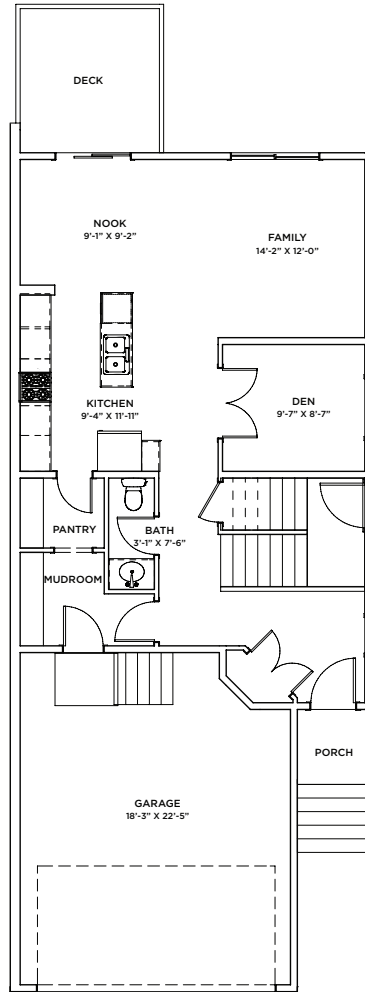

PARAGON
HOMES

YALE

1813 SQ FT | 3 BED | 2.5 BATH

ELEVATION
**MODERN
PRAIRIE**

MAIN FLOOR

844 SQ FT

SECOND FLOOR

969 SQ FT