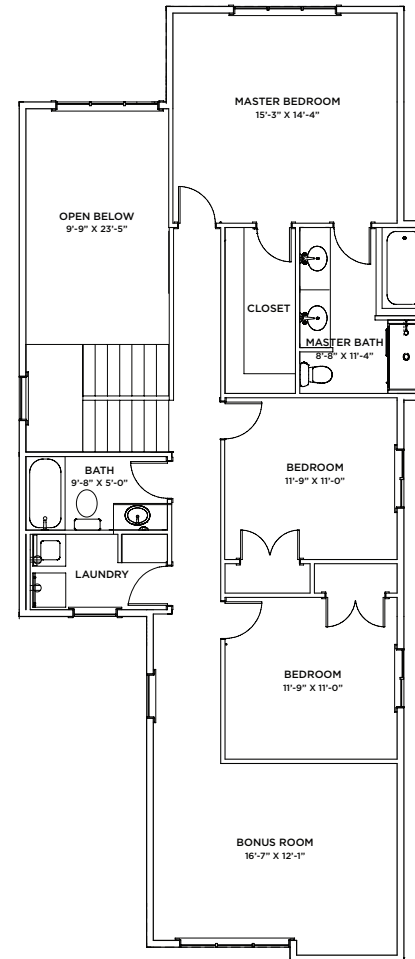

PARAGON
HOMES

COLUMBIA

2223 SQ FT | 3 BED | 2.5 BATH

ELEVATION
CONTEMPORARY

MAIN FLOOR

1026 SQ FT

SECOND FLOOR

1197 SQ FT