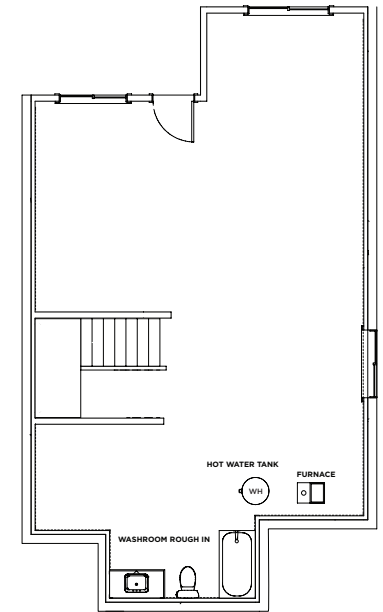

PARAGON
HOMES

COLUMBIA

2223 SQ FT | 3 BED | 2.5 BATH

ELEVATION
CONTEMPORARY

MAIN FLOOR

1026 SQ FT

SECOND FLOOR

1197 SQ FT