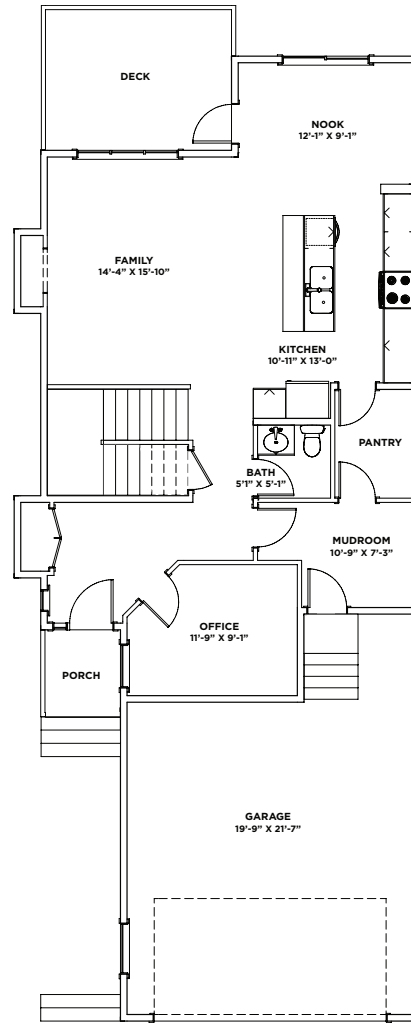

PARAGON
HOMES

COLUMBIA

2223 SQ FT | 3 BED | 2.5 BATH

ELEVATION
CONTEMPORARY

MAIN FLOOR

1026 SQ FT

SECOND FLOOR

1197 SQ FT